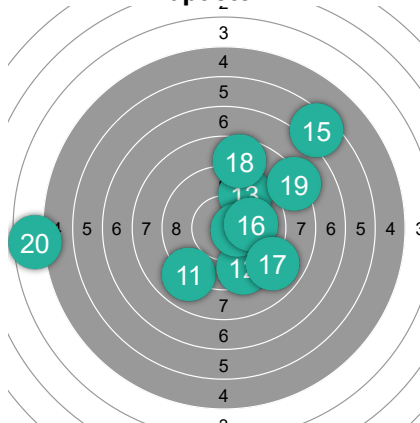

2 BARBIER Baptiste

~	8.54	85.4	1 *
11	9.0	↖	
12	9.5	↖	
13	9.6	↖	
14	10.5	→*	
15	6.4	↖	
16	10.0	↖	
17	8.9	↖	
18	8.7	↖	
19	8.2	↖	
20	4.6	↖