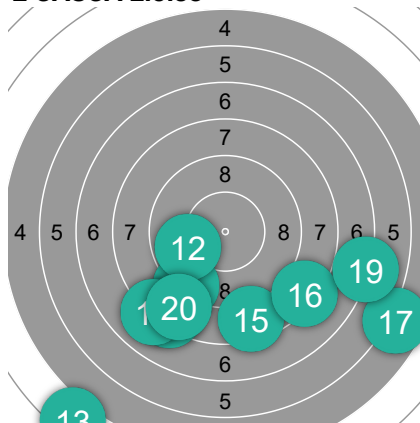

2 MOUTALIBI Rawen

~	7.89	78.9	1 *
11	9.2	→	
12	6.5	↘	
13	7.7	→	
14	7.9	↘	
15	8.0	↘	
16	9.5	↘	
17	6.2	↘	
18	7.5	↘	
19	6.2	→	
20	10.2	↘*	

1 CASCA Eloise

~	7.83	78.3
1	6.8	→
2	7.7	↘
3	7.4	↖
4	6.9	↖
5	10.0	↖
6	7.0	↘
7	9.9	↓
8	8.9	↓
9	7.6	↖
10	6.1	↖

2 CASCA Eloise

~	7.73	77.3
11	9.1	↖
12	9.8	↖
13	4.3	↖
14	8.2	↖
15	8.5	↖
16	8.2	↖
17	5.7	↖
18	8.0	↖
19	7.0	→
20	8.5	↖

1 BARBIER Baptiste

~	7.64	76.4	1 *
1	8.0	↖	
2	5.7	↖	
3	7.8	↖	
4	10.0	↖	
5	4.1	↖	
6	9.0	↖	
7	5.9	↖	
8	9.1	↖	
9	6.1	↖	
10	10.7	↖*	