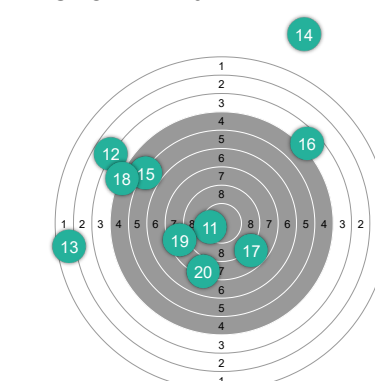

2 DUPONT Erwan

~ 5.77	57.7	1 *
11	10.3	← *
12	3.8	→
13	2.6	→
14	0.0	→
15	6.0	→
16	4.6	→
17	8.8	→
18	5.0	→
19	8.5	→
20	8.1	→