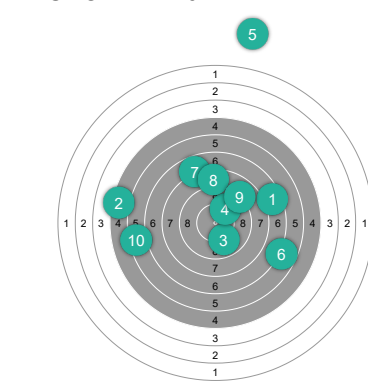

Impacts du match

~ 7.1	425.9	3 *
AMBIAUD FREMOT Elvira		
1	58.2	
2	72.4	
LIN Lucas		
1	88.4	2 *
2	78.5	
DUPONT Erwan		
1	70.7	
2	57.7	1 *

1 AMBIAUD FREMOT Elvira

~ 5.82	58.2	
1	9.3	→
2	7.8	→
3	3.3	→
4	5.7	←
5	3.4	→
6	6.9	→
7	5.2	→
8	5.3	→
9	5.7	→
10	5.6	→

2 AMBIAUD FREMOT Elvira

~ 7.24	72.4	
11	6.6	←
12	7.3	→
13	6.5	→
14	2.3	→
15	4.7	→
16	9.4	→
17	7.6	→
18	9.5	→
19	9.6	→
20	8.9	→

1 LIN Lucas

~ 8.84	88.4	2 *
1	9.4	→
2	6.1	←
3	9.2	→
4	9.2	→
5	9.1	→
6	9.8	→
7	6.1	→
8	10.5	→ *
9	8.8	← *
10	10.2	→ *

2 LIN Lucas

~ 7.85	78.5	
11	9.2	←
12	8.2	←
13	6.6	→
14	9.8	→
15	7.4	→
16	9.7	→
17	7.2	→
18	8.4	→
19	7.4	←
20	4.6	←

1 DUPONT Erwan

~ 7.07	70.7	
1	7.4	→
2	5.3	←
3	9.9	→
4	10.0	→
5	0.0	→
6	6.7	→
7	7.8	→
8	8.4	→
9	8.9	→
10	6.3	←