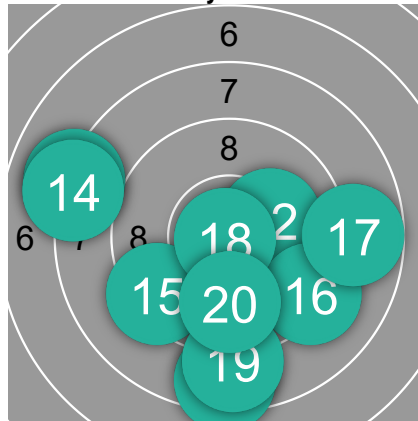

2 TRAN SENG Aya

~	9.15	91.5	2 *
11	8.0		↖
12	10.2		↖*
13	8.4		↖*
14	8.1		↖
15	9.3		↖
16	9.2		↖
17	8.8		↘
18	10.9		↖*
19	8.8		↘
20	9.8		↘