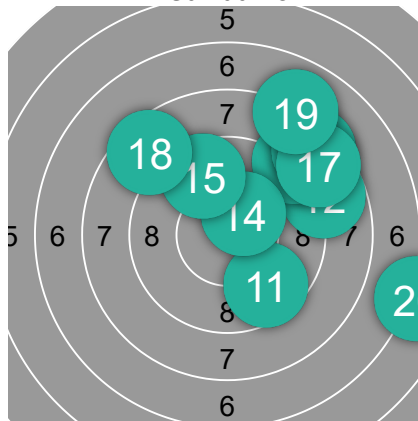

2 AMBRAZE Guillaume

~ 8.73	87.3	1 *
11	9.6	→
12	8.8	→
13	8.8	→
14	10.4	→*
15	9.6	→
16	8.4	→
17	8.5	→
18	8.5	→
19	8.0	→
20	6.7	→