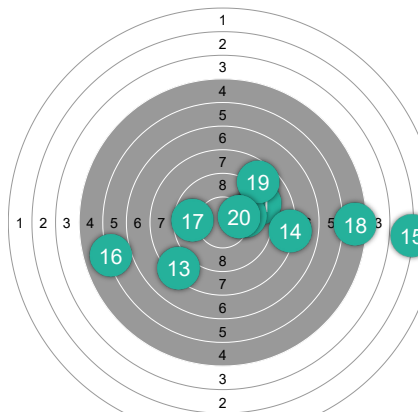

Impacts du match

~ 8.19	491.6	5 *
GIRARD Nicolas		
1	66.6	
2	78.3	1 *
KHEEJAH TAYLOR Aïley		
1	75.8	1 *
2	90.8	1 *
GAZAIGNES Chloé		
1	91.5	1 *
2	88.6	1 *

1 GIRARD Nicolas

~ 6.66	66.6
1	7.8
2	6.8
3	3.3
4	0.0
5	10.0
6	5.9
7	7.2
8	9.6
9	7.9
10	8.1

2 GIRARD Nicolas

~ 7.83	78.3	1 *
11	9.2	
12	9.9	
13	8.3	
14	8.1	
15	2.9	
16	6.0	
17	9.7	
18	5.3	
19	8.7	
20	10.2	

1 KHEEJAH TAYLOR Aïley

~ 7.58	75.8	1 *
1	10.4	
2	8.2	
3	7.3	
4	8.9	
5	2.6	
6	7.8	
7	2.2	
8	9.1	
9	9.8	
10	9.5	