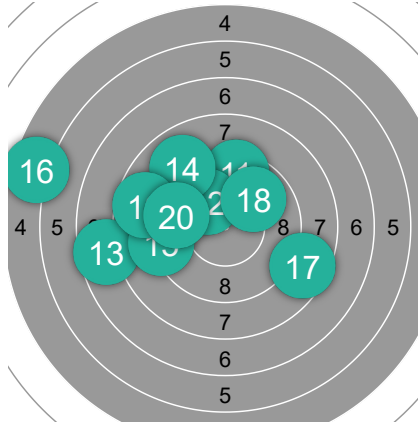

2 DAS NEVES Abie

~ 8.75	87.5	
11	9.4	→
12	10.1	→
13	7.6	→
14	9.0	→
15	9.1	→
16	5.5	←
17	8.6	→
18	9.9	→
19	8.7	→
20	9.6	→