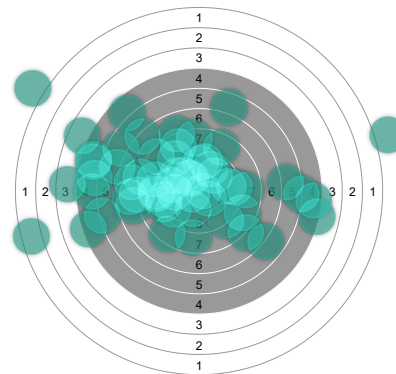

Impacts du match

~ 7.69	461.7	4 *
OLIVEIRA LE FRANC Maely		
1	64.2	1 *
2	78.1	1 *
SENTHAMIL SELVAM Tebikan		
1	76.7	1 *
2	70.6	
DAS NEVES Abie		
1	84.6	1 *
2	87.5	

1 OLIVEIRA LE FRANC Maely

~ 6.42	64.2	1 *
1	1.3	→
2	5.3	→
3	10.4	→ *
4	7.5	→
5	5.7	→
6	8.8	→
7	5.0	→
8	6.5	→
9	4.6	→
10	9.1	→