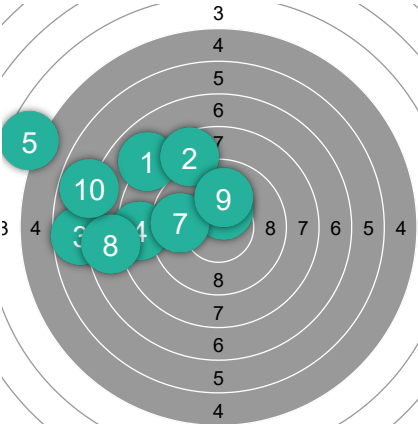

Impacts du match

~ 7.96	477.6	5 *
OZE Emma		
1	93.3	2 *
2	87.4	
LAVIE Noam		
1	81.0	1 *
2	72.7	1 *
BONIFACE Miron		
1	78.9	1 *
2	64.3	

1 OZE Emma

~ 9.33	93.3	2 *
1	8.5	←
2	10.3	→ *
3	9.8	↓
4	9.6	→
5	9.7	←
6	10.5	→ *
7	8.0	←
8	10.0	→
9	9.7	→
10	7.2	←

2 OZE Emma

~ 8.74	87.4	
11	9.2	←
12	5.8	→
13	9.2	→
14	8.8	→
15	8.6	→
16	10.0	→
17	9.9	→
18	9.4	→
19	8.4	→
20	8.1	←

1 LAVIE Noam

~ 8.1	81.0	1 *
1	8.0	→
2	8.6	→
3	6.7	←
4	8.5	←
5	4.6	←
6	10.4	→ *
7	9.8	←
8	7.6	←
9	10.0	→
10	6.8	←