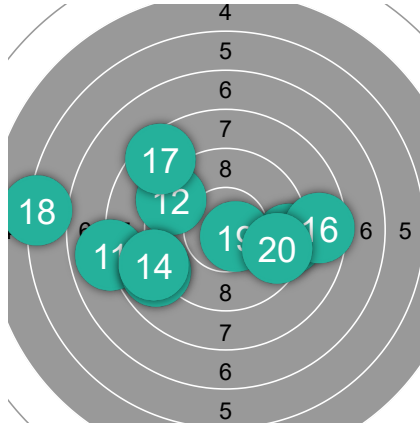

Impacts du match

~	8.76	525.4	9 *
GILLES Martin			
1	78.3		1 *
2	79.9		1 *
GREAU Clara			
1	86.4		
2	87.6		1 *
SALAT Max-Arthur			
1	94.9		1 *
2	98.3		5 *

1 GILLES Martin

~	7.83	78.3	1 *
1	7.0		→
2	9.4		→
3	10.3		→ *
4	6.6		←
5	7.9		←
6	5.3		←
7	7.6		→
8	7.0		→
9	9.1		←
10	8.1		↓

2 GILLES Martin

~	7.99	79.9	1 *
11	8.1		←
12	8.4		→
13	9.7		→
14	6.5		←
15	6.2		→
16	7.1		←
17	6.5		→
18	8.9		→
19	10.4		→ *
20	8.1		→

1 GREAU Clara

~	8.64	86.4	
1	9.8		←
2	9.0		←
3	5.2		←
4	6.7		→
5	9.8		←
6	10.0		→
7	9.3		→
8	8.7		→
9	9.2		→
10	8.7		←

2 GREAU Clara

~	8.76	87.6	1 *
11	7.9		←
12	9.3		→
13	8.9		→
14	8.9		→
15	9.3		→
16	8.6		→
17	8.5		→
18	6.1		←
19	10.6		→ *
20	9.5		→

1 SALAT Max-Arthur

~	9.49	94.9	1 *
1	9.5		→
2	9.7		→
3	9.0		→
4	9.9		→
5	10.1		→
6	9.4		←
7	10.7		← *
8	8.0		→
9	9.7		→
10	8.9		←