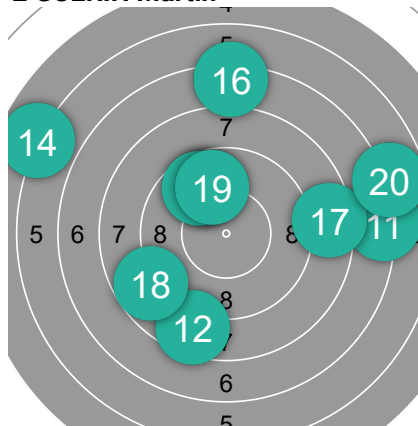

Impacts du match

~ 8.48	509.0	4 *
GUERIN Martin		
1	86.5	1 *
2	81.8	
MOLL Manoa		
1	77.0	
2	79.8	
KALCEVIC Nikola		
1	96.1	3 *
2	87.8	

1 GUERIN Martin

~ 8.65	86.5	1 *
1	7.8	→
2	9.6	→
3	8.3	←
4	10.1	←
5	10.2	→*
6	6.2	→
7	6.0	←
8	8.6	→
9	10.0	→
10	9.7	→

2 GUERIN Martin

~ 8.18	81.8	
11	7.1	→
12	8.5	→
13	9.7	→
14	5.8	→
15	9.7	→
16	7.2	↑
17	8.4	→
18	8.8	←
19	9.8	↑
20	6.8	→

1 MOLL Manoa

~ 7.7	77.0	
1	6.9	→
2	7.3	→
3	6.6	→
4	10.0	←
5	7.1	←
6	5.9	→
7	7.7	←
8	6.0	→
9	9.5	→
10	10.0	→