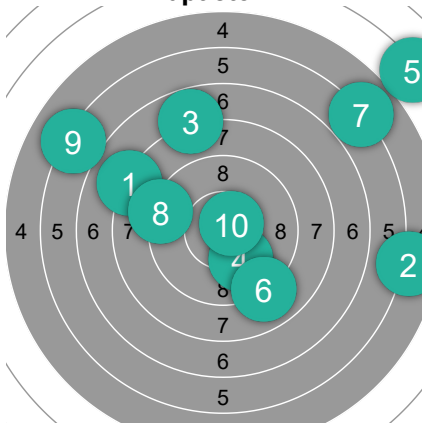

2 MOUTALIBI Rawen

~	7.89	78.9	1 *
11	9.2	→	
12	6.5	↘	
13	7.7	→	
14	7.9	↘	
15	8.0	↘	
16	9.5	↘	
17	6.2	↘	
18	7.5	↘	
19	6.2	→	
20	10.2	↘*	

1 CASCA Eloise

~	7.83	78.3
1	6.8	→
2	7.7	↘
3	7.4	↖
4	6.9	↖
5	10.0	↖
6	7.0	↘
7	9.9	↓
8	8.9	↓
9	7.6	↖
10	6.1	↖

2 CASCA Eloise

~	7.73	77.3
11	9.1	↖
12	9.8	↖
13	4.3	↖
14	8.2	↖
15	8.5	↖
16	8.2	↖
17	5.7	↖
18	8.0	↖
19	7.0	→
20	8.5	↖

1 BARBIER Baptiste

~	7.64	76.4	1 *
1	8.0	↖	
2	5.7	↖	
3	7.8	↖	
4	10.0	↖	
5	4.1	↖	
6	9.0	↖	
7	5.9	↖	
8	9.1	↖	
9	6.1	↖	
10	10.7	↖*	