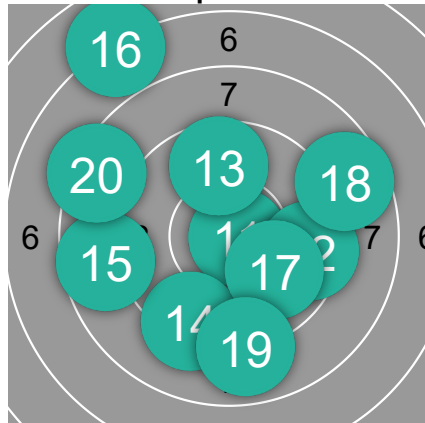

2 CARRARA Raphaël

~ 9.05	90.5	1 *
11	10.8	→*
12	9.5	→
13	9.7	↑
14	9.2	←
15	8.7	←
16	6.9	→
17	9.9	→
18	8.6	→
19	8.9	→
20	8.3	→