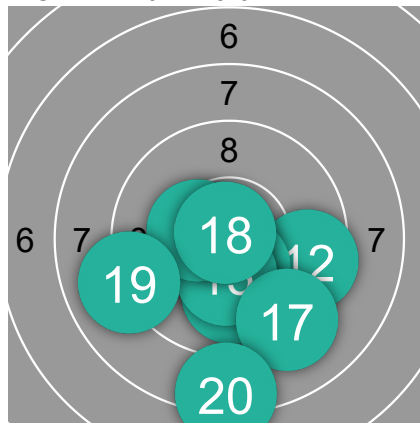

2 SALAT Max-Arthur

~	9.83	98.3	5 *
11	10.5		↓ *
12	9.5		→
13	10.4		↓ *
14	10.0		↓
15	10.3		↓ *
16	10.4		↓ *
17	9.2		→
18	10.8		↓ *
19	9.0		←
20	8.2		↓