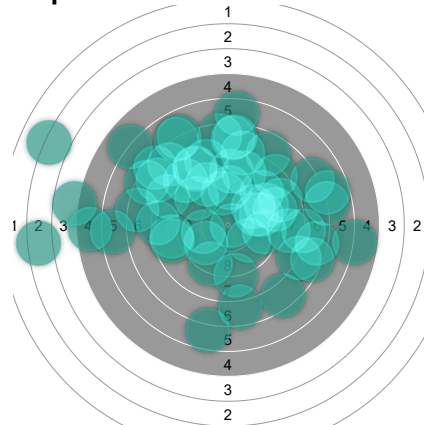

Résumé

CDFC Écoles de Tir

Goussainville – (07 février, 2026 - 07 février, 2026)

Qualification

Carabine EdT (Série 002)

Discipline: Ch. de France des clubs EDT, qualifications

Détail par tireur :

Nom	Series	Moyennes	Total
LEMPERIERE Vianney	73.8 75.0	7.44	148.8
CARRARA Raphaël	74.2 90.5	8.24	164.7 | 1 *
GROBBELAAR Eloïse	80.2 80.5	8.04	160.7

Impacts du match

~ 7.9	474.2	1 *
LEMPERIERE Vianney		
1	73.8	
2	75.0	
CARRARA Raphaël		
1	74.2	
2	90.5	1 *
GROBBELAAR Eloïse		
1	80.2	
2	80.5