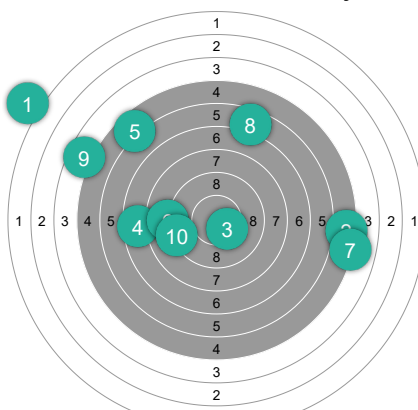

Impacts du match

~ 7.69	461.7	4 *
OLIVEIRA LE FRANC Maely		
1	64.2	1 *
2	78.1	1 *
SENTHAMIL SELVAM Tebikan		
1	76.7	1 *
2	70.6	
DAS NEVES Abie		
1	84.6	1 *
2	87.5	

1 OLIVEIRA LE FRANC Maely

~ 6.42	64.2	1 *
1	1.3	→
2	5.3	→
3	10.4	→ *
4	7.5	→
5	5.7	→
6	8.8	→
7	5.0	→
8	6.5	→
9	4.6	→
10	9.1	→