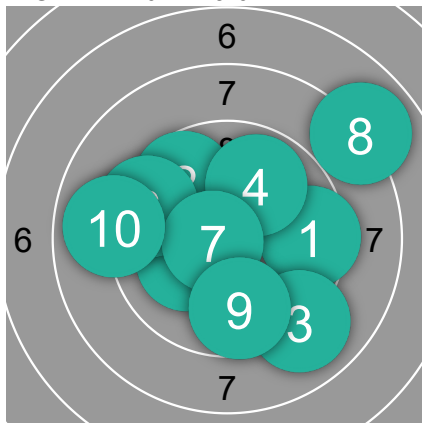

2 GILLES Martin

~	7.99	79.9	1 *
11	8.1		←
12	8.4		→
13	9.7		→
14	6.5		←
15	6.2		→
16	7.1		←
17	6.5		→
18	8.9		→
19	10.4		→ *
20	8.1		→

1 GREAU Clara

~	8.64	86.4	
1	9.8		←
2	9.0		←
3	5.2		←
4	6.7		→
5	9.8		←
6	10.0		→
7	9.3		→
8	8.7		→
9	9.2		→
10	8.7		←

2 GREAU Clara

~	8.76	87.6	1 *
11	7.9		←
12	9.3		→
13	8.9		→
14	8.9		→
15	9.3		→
16	8.6		→
17	8.5		→
18	6.1		←
19	10.6		→ *
20	9.5		→

1 SALAT Max-Arthur

~	9.49	94.9	1 *
1	9.5		→
2	9.7		→
3	9.0		→
4	9.9		→
5	10.1		→
6	9.4		←
7	10.7		← *
8	8.0		→
9	9.7		→
10	8.9		←