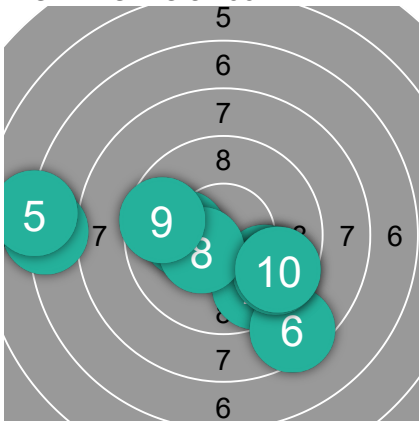

1 GAZAIGNES Chloé

~ 9.15	91.5	1 *
1	9.8	
2	9.7	
3	7.2	
4	10.1	
5	7.0	
6	8.5	
7	9.6	
8	10.4	
9	9.6	
10	9.6