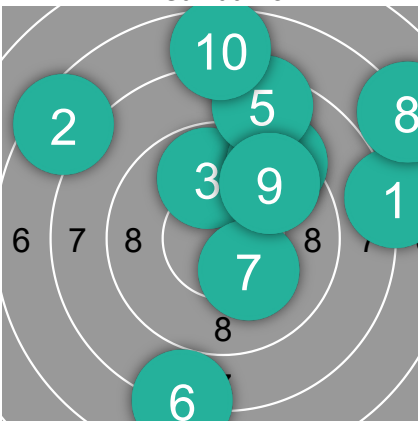

1 AMBRAZE Guillaume

~ 8.54	85.4	1 *
1	7.8	→
2	7.5	→
3	9.8	→
4	9.3	→
5	8.5	→
6	8.0	→
7	10.2	→*
8	7.0	→
9	9.7	→
10	7.6	↑