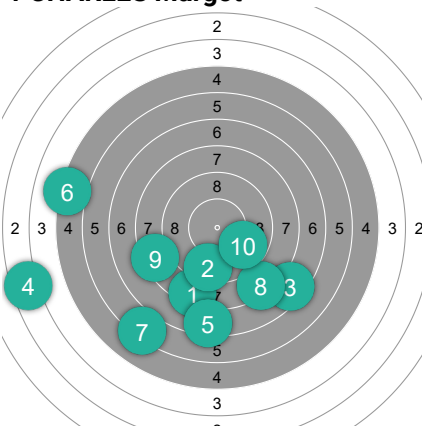

1 CHARLES Margot

~ 7.35	73.5	
1	8.3	↘
2	9.4	↘
3	7.4	↗
4	3.5	↖
5	7.3	↖
6	5.1	↖
7	6.1	↘
8	8.2	↘
9	8.4	↗
10	9.8	↗

2 CHARLES Margot

~ 6.76	67.6	
11	9.8	↘
12	8.8	↘
13	5.3	↖
14	6.1	↖
15	2.9	↖
16	6.8	↖
17	4.0	↖
18	8.7	↘
19	9.2	↘
20	6.0	↖