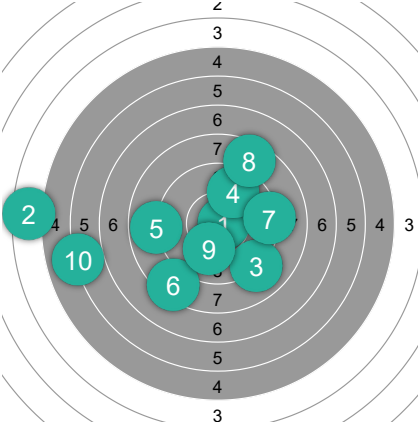

1 DAS NEVES Abie

~ 8.46	84.6	1 *
1	10.7	→ *
2	4.4	←
3	9.0	←
4	9.7	←
5	8.8	←
6	8.3	←
7	9.2	←
8	8.5	←
9	10.0	←
10	6.0	←