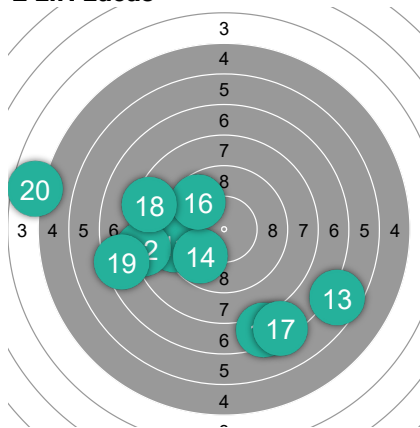

Impacts du match

~ 7.1	425.9	3 *
AMBIAUD FREMOT Elvira		
1	58.2	
2	72.4	
LIN Lucas		
1	88.4	2 *
2	78.5	
DUPONT Erwan		
1	70.7	
2	57.7	1 *

1 AMBIAUD FREMOT Elvira

~ 5.82	58.2	
1	9.3	→
2	7.8	→
3	3.3	→
4	5.7	←
5	3.4	→
6	6.9	→
7	5.2	→
8	5.3	→
9	5.7	→
10	5.6	→

2 AMBIAUD FREMOT Elvira

~ 7.24	72.4	
11	6.6	←
12	7.3	→
13	6.5	→
14	2.3	→
15	4.7	→
16	9.4	→
17	7.6	→
18	9.5	→
19	9.6	→
20	8.9	→

1 LIN Lucas

~ 8.84	88.4	2 *
1	9.4	→
2	6.1	←
3	9.2	→
4	9.2	→
5	9.1	→
6	9.8	→
7	6.1	→
8	10.5	→ *
9	8.8	← *
10	10.2	→ *

2 LIN Lucas

~ 7.85	78.5	
11	9.2	←
12	8.2	←
13	6.6	→
14	9.8	→
15	7.4	→
16	9.7	→
17	7.2	→
18	8.4	→
19	7.4	←
20	4.6	←

1 DUPONT Erwan

~ 7.07	70.7	
1	7.4	→
2	5.3	←
3	9.9	→
4	10.0	→
5	0.0	→
6	6.7	→
7	7.8	→
8	8.4	→
9	8.9	→
10	6.3	←