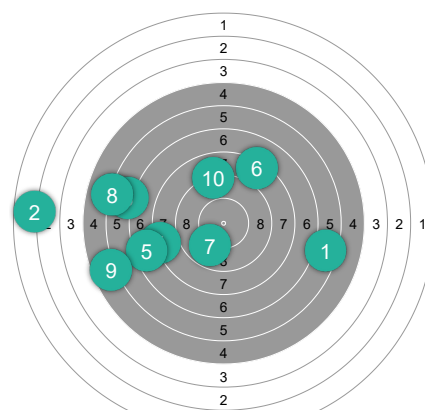

1 RICHARD-BACHMANN Robin

~ 7	70.0
1	6.4
2	2.8
3	6.7
4	8.1
5	7.4
6	8.2
7	9.8
8	6.0
9	5.7
10	8.9