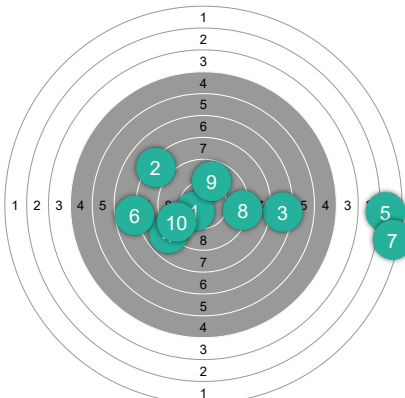

Impacts du match

~ 8.19	491.6	5 *
GIRARD Nicolas		
1	66.6	
2	78.3	1 *
KHEEJAH TAYLOR Aïley		
1	75.8	1 *
2	90.8	1 *
GAZAIGNES Chloé		
1	91.5	1 *
2	88.6	1 *

1 GIRARD Nicolas

~ 6.66	66.6
1	7.8
2	6.8
3	3.3
4	0.0
5	10.0
6	5.9
7	7.2
8	9.6
9	7.9
10	8.1

2 GIRARD Nicolas

~ 7.83	78.3	1 *
11	9.2	
12	9.9	
13	8.3	
14	8.1	
15	2.9	
16	6.0	
17	9.7	
18	5.3	
19	8.7	
20	10.2	

1 KHEEJAH TAYLOR Aïley

~ 7.58	75.8	1 *
1	10.4	
2	8.2	
3	7.3	
4	8.9	
5	2.6	
6	7.8	
7	2.2	
8	9.1	
9	9.8	
10	9.5	