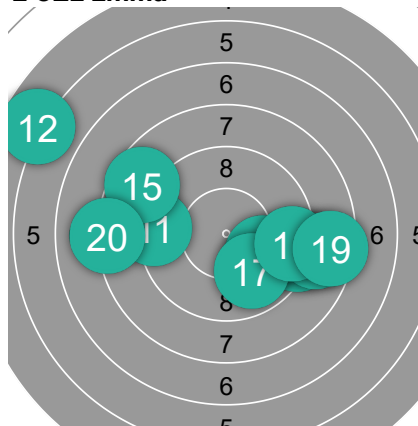

Impacts du match

~ 7.96	477.6	5 *
OZE Emma		
1	93.3	2 *
2	87.4	
LAVIE Noam		
1	81.0	1 *
2	72.7	1 *
BONIFACE Miron		
1	78.9	1 *
2	64.3	

1 OZE Emma

~ 9.33	93.3	2 *
1	8.5	←
2	10.3	→ *
3	9.8	↓
4	9.6	→
5	9.7	←
6	10.5	→ *
7	8.0	←
8	10.0	→
9	9.7	→
10	7.2	←

2 OZE Emma

~ 8.74	87.4	
11	9.2	←
12	5.8	→
13	9.2	→
14	8.8	→
15	8.6	→
16	10.0	→
17	9.9	→
18	9.4	→
19	8.4	→
20	8.1	←

1 LAVIE Noam

~ 8.1	81.0	1 *
1	8.0	→
2	8.6	→
3	6.7	←
4	8.5	←
5	4.6	←
6	10.4	→ *
7	9.8	←
8	7.6	←
9	10.0	→
10	6.8	←