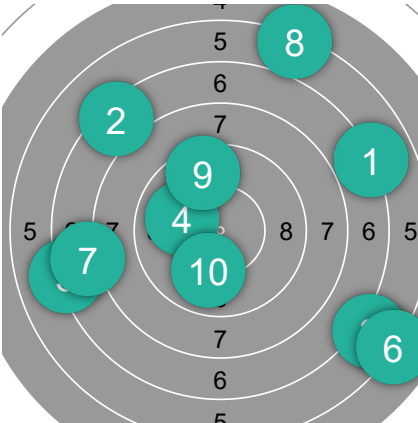

Impacts du match

~ 8.48	509.0	4 *
GUERIN Martin		
1	86.5	1 *
2	81.8	
MOLL Manoa		
1	77.0	
2	79.8	
KALCEVIC Nikola		
1	96.1	3 *
2	87.8	

1 GUERIN Martin

~ 8.65	86.5	1 *
1	7.8	→
2	9.6	→
3	8.3	←
4	10.1	←
5	10.2	→*
6	6.2	→
7	6.0	←
8	8.6	→
9	10.0	→
10	9.7	→

2 GUERIN Martin

~ 8.18	81.8	
11	7.1	→
12	8.5	→
13	9.7	→
14	5.8	→
15	9.7	→
16	7.2	↑
17	8.4	→
18	8.8	←
19	9.8	↑
20	6.8	→

1 MOLL Manoa

~ 7.7	77.0	
1	6.9	→
2	7.3	→
3	6.6	→
4	10.0	←
5	7.1	←
6	5.9	→
7	7.7	←
8	6.0	→
9	9.5	→
10	10.0	→