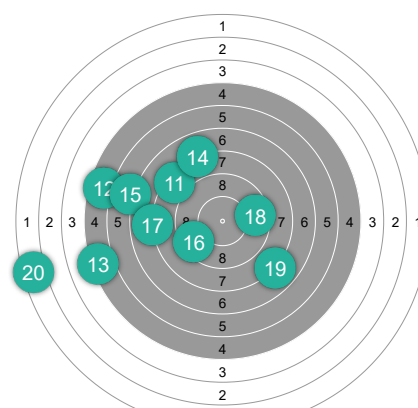

2 SENTHAMIL SELVAM Tebikan

~ 7.06	70.6	
11	8.2	→
12	5.5	→
13	5.2	→
14	7.9	→
15	6.7	→
16	9.4	→
17	7.9	→
18	9.5	→
19	7.9	→
20	2.4	←