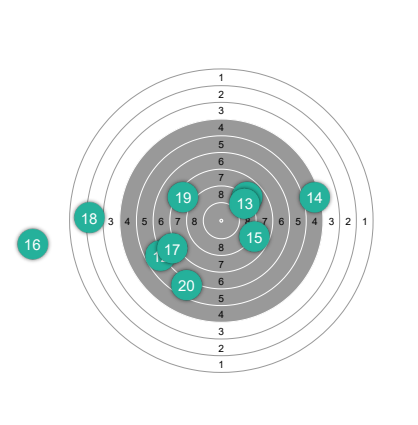

2 BONIFACE Miron

~ 6.43	64.3	
11	8.8	→
12	6.8	→
13	9.2	→
14	5.2	→
15	8.8	→
16	0.0	→
17	7.6	←
18	3.0	←
19	8.3	←
20	6.6	→