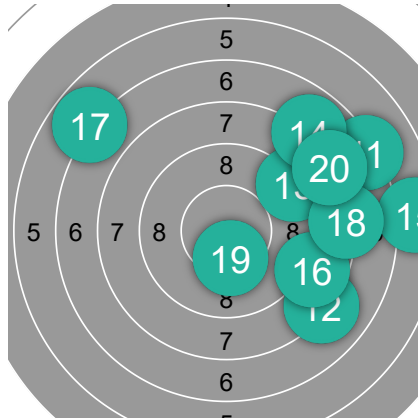

2 WATIGNY Thibault

~ 8.05	80.5	1 *
11	7.1	→
12	8.1	→
13	9.0	→
14	7.9	→
15	6.4	→
16	8.7	→
17	6.8	→
18	8.1	→
19	10.3	↓*
20	8.1	→