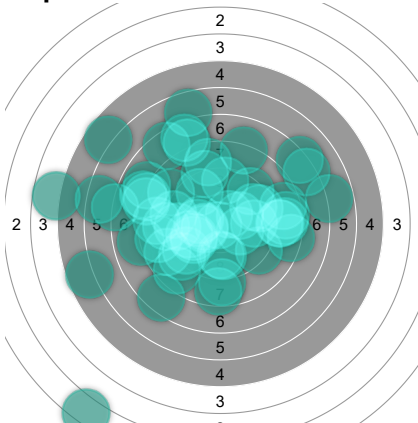

Résumé

CDFC Écoles de Tir

Goussainville – (07 février, 2026 - 07 février, 2026)

Qualification

Carabine EdT (Série 002)

Discipline: Ch. de France des clubs EDT, qualifications

Détail par tireur :

Nom	Series	Moyennes	Total
LEMOINE Mila	89.9 86.4	8.82	176.3 | 3 *
PERIE Bastien	76.3 75.4	7.58	151.7
TRAN SENG Aya	90.9 91.5	9.12	182.4 | 4 *

Impacts du match

~	8.51	510.4	7 *
LEMOINE Mila			
1	89.9		2 *
2	86.4		1 *
PERIE Bastien			
1	76.3		
2	75.4		
TRAN SENG Aya			
1	90.9		2 *
2	91.5		2 *