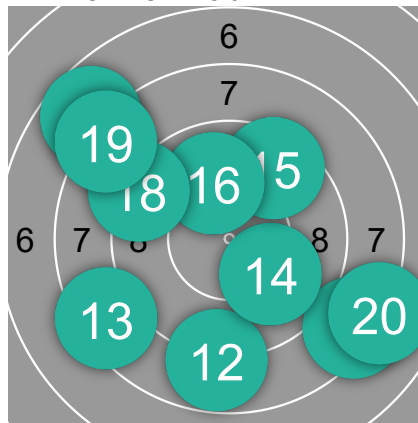

2 KALCEVIC Nikola

~ 8.78	87.8	
11	8.2	→
12	8.8	→
13	8.4	→
14	10.0	→
15	9.5	→
16	9.9	→
17	7.7	→
18	9.1	→
19	8.2	→
20	8.0	→