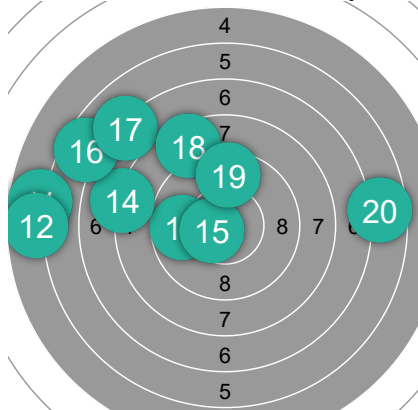

Impacts du match

~ 7.69	461.7	4 *
OLIVEIRA LE FRANC Maely		
1	64.2	1 *
2	78.1	1 *
SENTHAMIL SELVAM Tebikan		
1	76.7	1 *
2	70.6	
DAS NEVES Abie		
1	84.6	1 *
2	87.5	

1 OLIVEIRA LE FRANC Maely

~ 6.42	64.2	1 *
1	1.3	→
2	5.3	→
3	10.4	→ *
4	7.5	→
5	5.7	→
6	8.8	→
7	5.0	→
8	6.5	→
9	4.6	→
10	9.1	→

2 OLIVEIRA LE FRANC Maely

~ 7.81	78.1	1 *
11	5.8	←
12	5.7	←
13	9.8	←
14	8.0	←
15	10.5	← *
16	6.5	←
17	7.1	←
18	8.5	←
19	9.6	←
20	6.6	←

1 SENTHAMIL SELVAM Tebikan

~ 7.67	76.7	1 *
1	5.9	→
2	8.7	→
3	1.2	→
4	8.6	→
5	7.6	→
6	10.2	→ *
7	6.8	→
8	9.8	→
9	8.3	→
10	9.6	→