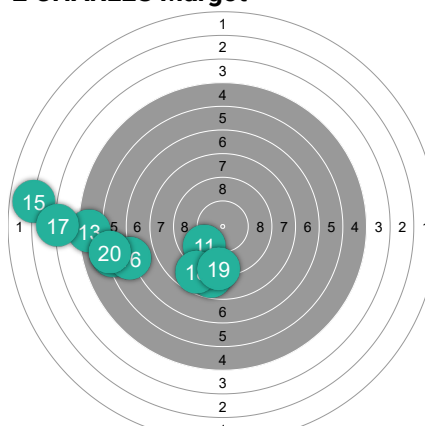

1 CHARLES Margot

~ 7.35	73.5	
1	8.3	↘
2	9.4	↘
3	7.4	↗
4	3.5	↖
5	7.3	↖
6	5.1	↖
7	6.1	↘
8	8.2	↘
9	8.4	↗
10	9.8	↗

2 CHARLES Margot

~ 6.76	67.6	
11	9.8	↘
12	8.8	↘
13	5.3	↖
14	6.1	↖
15	2.9	↖
16	6.8	↖
17	4.0	↖
18	8.7	↘
19	9.2	↘
20	6.0	↖