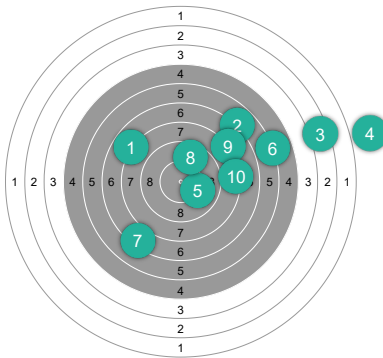

Impacts du match

~ 8.19	491.6	5 *
GIRARD Nicolas		
1	66.6	
2	78.3	1 *
KHEEJAH TAYLOR Aïley		
1	75.8	1 *
2	90.8	1 *
GAZAIGNES Chloé		
1	91.5	1 *
2	88.6	1 *

1 GIRARD Nicolas

~ 6.66	66.6
1	7.8
2	6.8
3	3.3
4	0.0
5	10.0
6	5.9
7	7.2
8	9.6
9	7.9
10	8.1