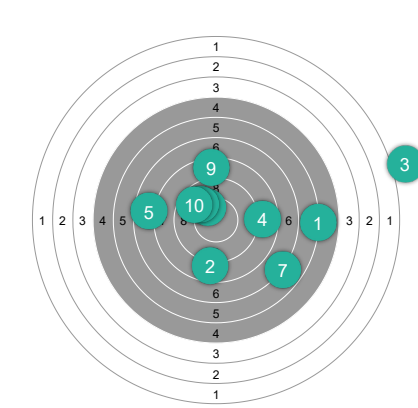

Impacts du match

~ 7.69	461.7	4 *
OLIVEIRA LE FRANC Maely		
1	64.2	1 *
2	78.1	1 *
SENTHAMIL SELVAM Tebikan		
1	76.7	1 *
2	70.6	
DAS NEVES Abie		
1	84.6	1 *
2	87.5	

1 OLIVEIRA LE FRANC Maely

~ 6.42	64.2	1 *
1	1.3	→
2	5.3	→
3	10.4	→ *
4	7.5	→
5	5.7	→
6	8.8	→
7	5.0	→
8	6.5	→
9	4.6	→
10	9.1	→

2 OLIVEIRA LE FRANC Maely

~ 7.81	78.1	1 *
11	5.8	←
12	5.7	←
13	9.8	←
14	8.0	←
15	10.5	← *
16	6.5	←
17	7.1	←
18	8.5	←
19	9.6	←
20	6.6	←

1 SENTHAMIL SELVAM Tebikan

~ 7.67	76.7	1 *
1	5.9	→
2	8.7	→
3	1.2	→
4	8.6	→
5	7.6	→
6	10.2	→ *
7	6.8	→
8	9.8	→
9	8.3	→
10	9.6	→