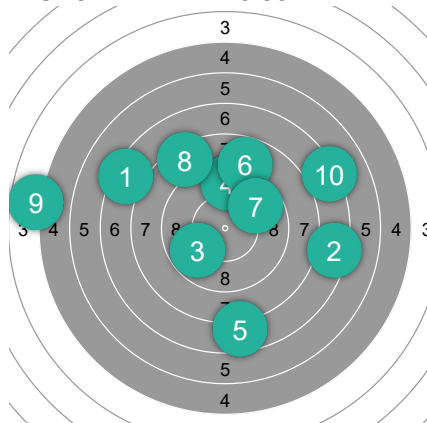

1 GROBBELAAR Eloïse

~ 8.02	80.2	
1	7.3	→
2	7.3	→
3	9.8	→
4	9.5	↑
5	7.6	↑
6	8.8	↑
7	9.7	→
8	8.4	→
9	4.7	←
10	7.1	→