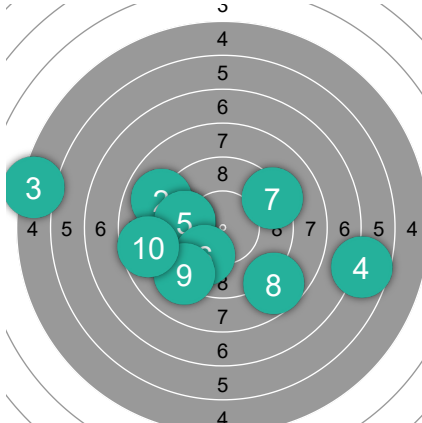

Impacts du match

~	8.76	525.4	9 *
GILLES Martin			
1	78.3		1 *
2	79.9		1 *
GREAU Clara			
1	86.4		
2	87.6		1 *
SALAT Max-Arthur			
1	94.9		1 *
2	98.3		5 *

1 GILLES Martin

~	7.83	78.3	1 *
1	7.0		→
2	9.4		→
3	10.3		→ *
4	6.6		←
5	7.9		←
6	5.3		←
7	7.6		→
8	7.0		→
9	9.1		←
10	8.1		↓

2 GILLES Martin

~	7.99	79.9	1 *
11	8.1		←
12	8.4		→
13	9.7		→
14	6.5		←
15	6.2		→
16	7.1		←
17	6.5		→
18	8.9		→
19	10.4		→ *
20	8.1		→

1 GREAU Clara

~	8.64	86.4	
1	9.8		←
2	9.0		←
3	5.2		←
4	6.7		→
5	9.8		←
6	10.0		→
7	9.3		→
8	8.7		→
9	9.2		→
10	8.7		←